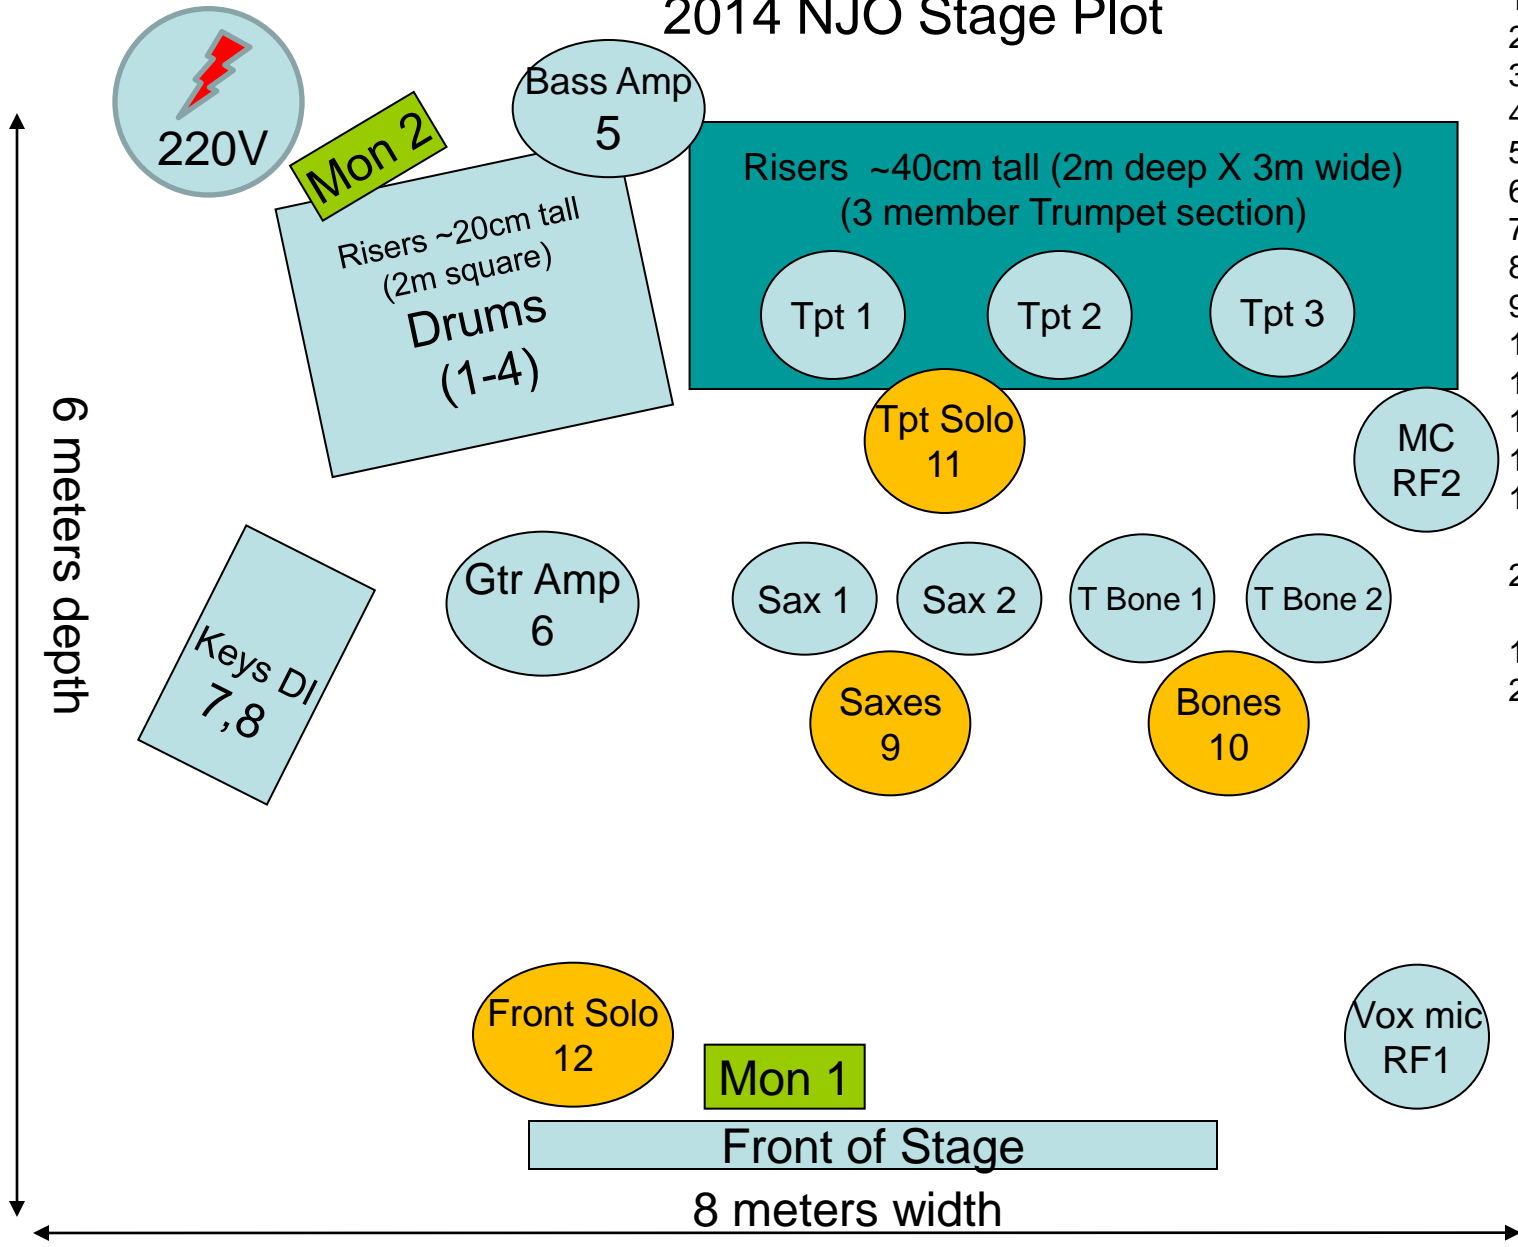

SHAPE International Band 2014 NJO Stage Plot

1. Kick drum
2. Snare
3. L Over
4. R Over
5. Bass DI
6. Guitar Mic
7. Keys L
8. Keys R
9. Saxes
10. Bones
11. Tpt Solo
12. Front Solo
13. RF 1 – Vocalist
14. RF 2 – MC

2 Monitor mixes

10 chairs (no arm rests)
220V AC on stage